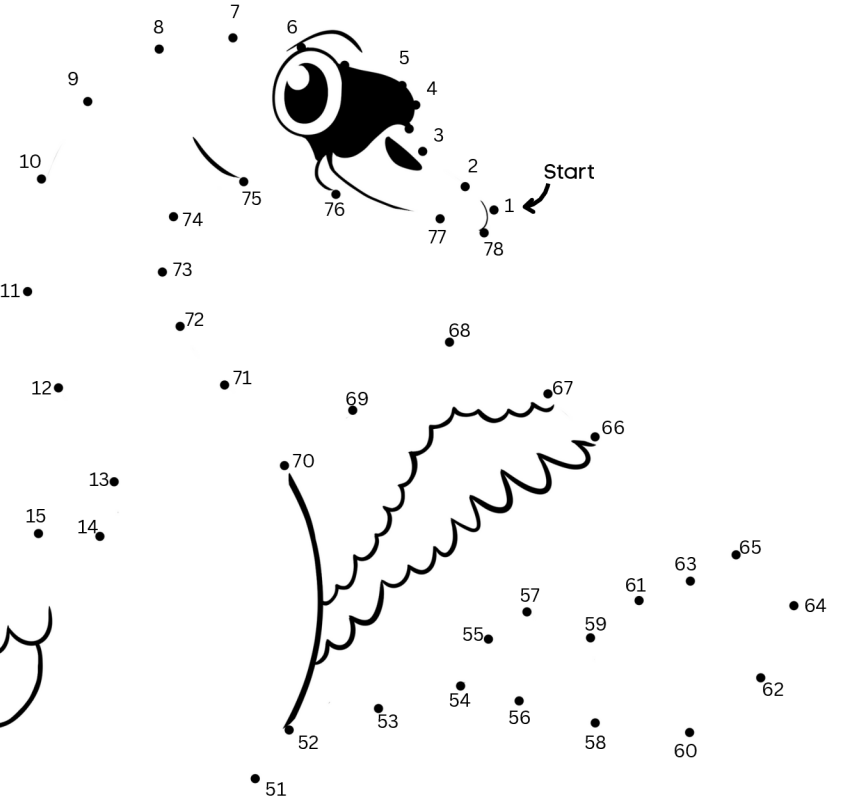

# Connect the Dots

Connect the dots to reveal the Mute Swan. Then, give it some color. (Psst! Be creative.)

**Mute Swans may be white, but yours does not have to be!**

Mute swans are the heaviest of all waterfowl, weighing a whopping 50 pounds! They are native to Europe, but were introduced to the United States during the time of the 13 colonies. Despite their name, these swans are not mute. They can make a raspy grunt. It is not very loud, so it can be difficult to hear from a distance.