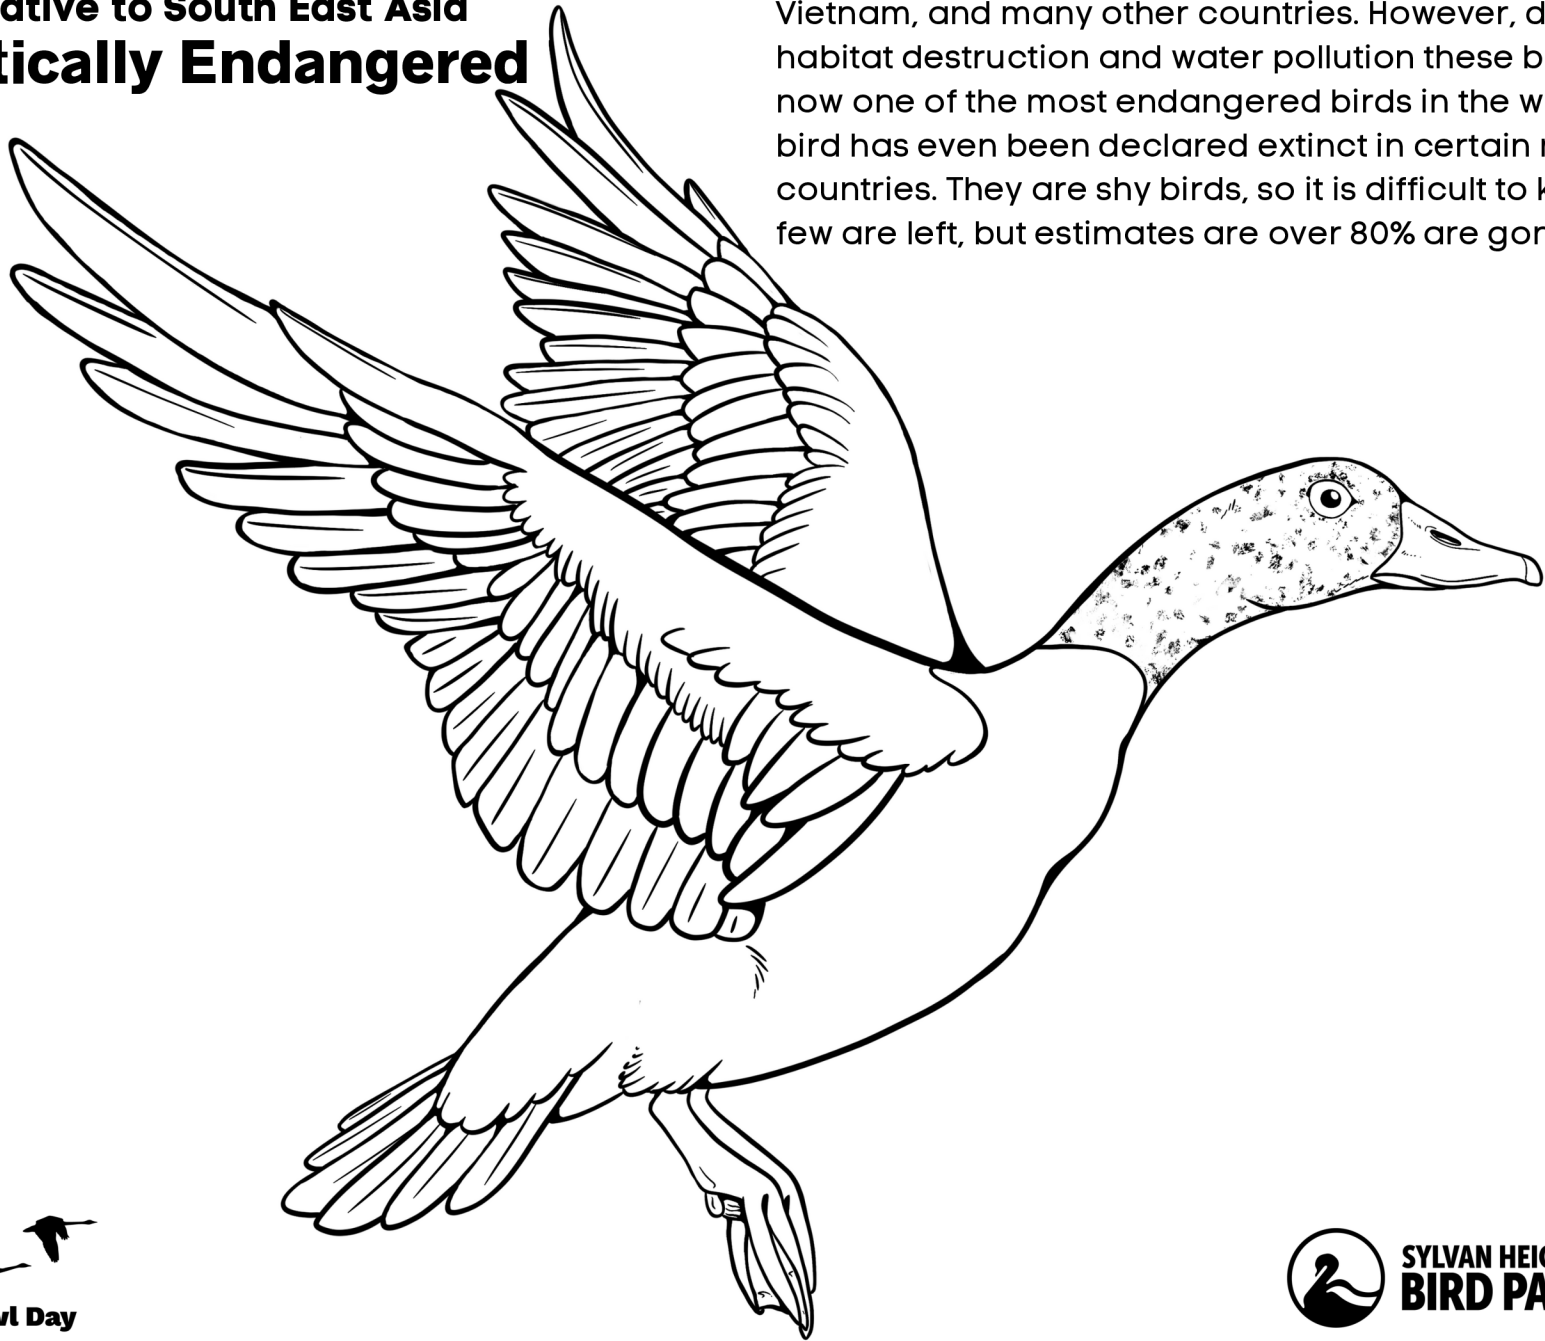

White-Winged Duck

Native to South East Asia
Critically Endangered

This large duck used to have a wide distribution throughout South East Asia, including India, Malaysia, Vietnam, and many other countries. However, due to habitat destruction and water pollution these birds are now one of the most endangered birds in the world. This bird has even been declared extinct in certain native countries. They are shy birds, so it is difficult to know how few are left, but estimates are over 80% are gone.

World Waterfowl Day

**SYLVAN HEIGHTS
BIRD PARK**